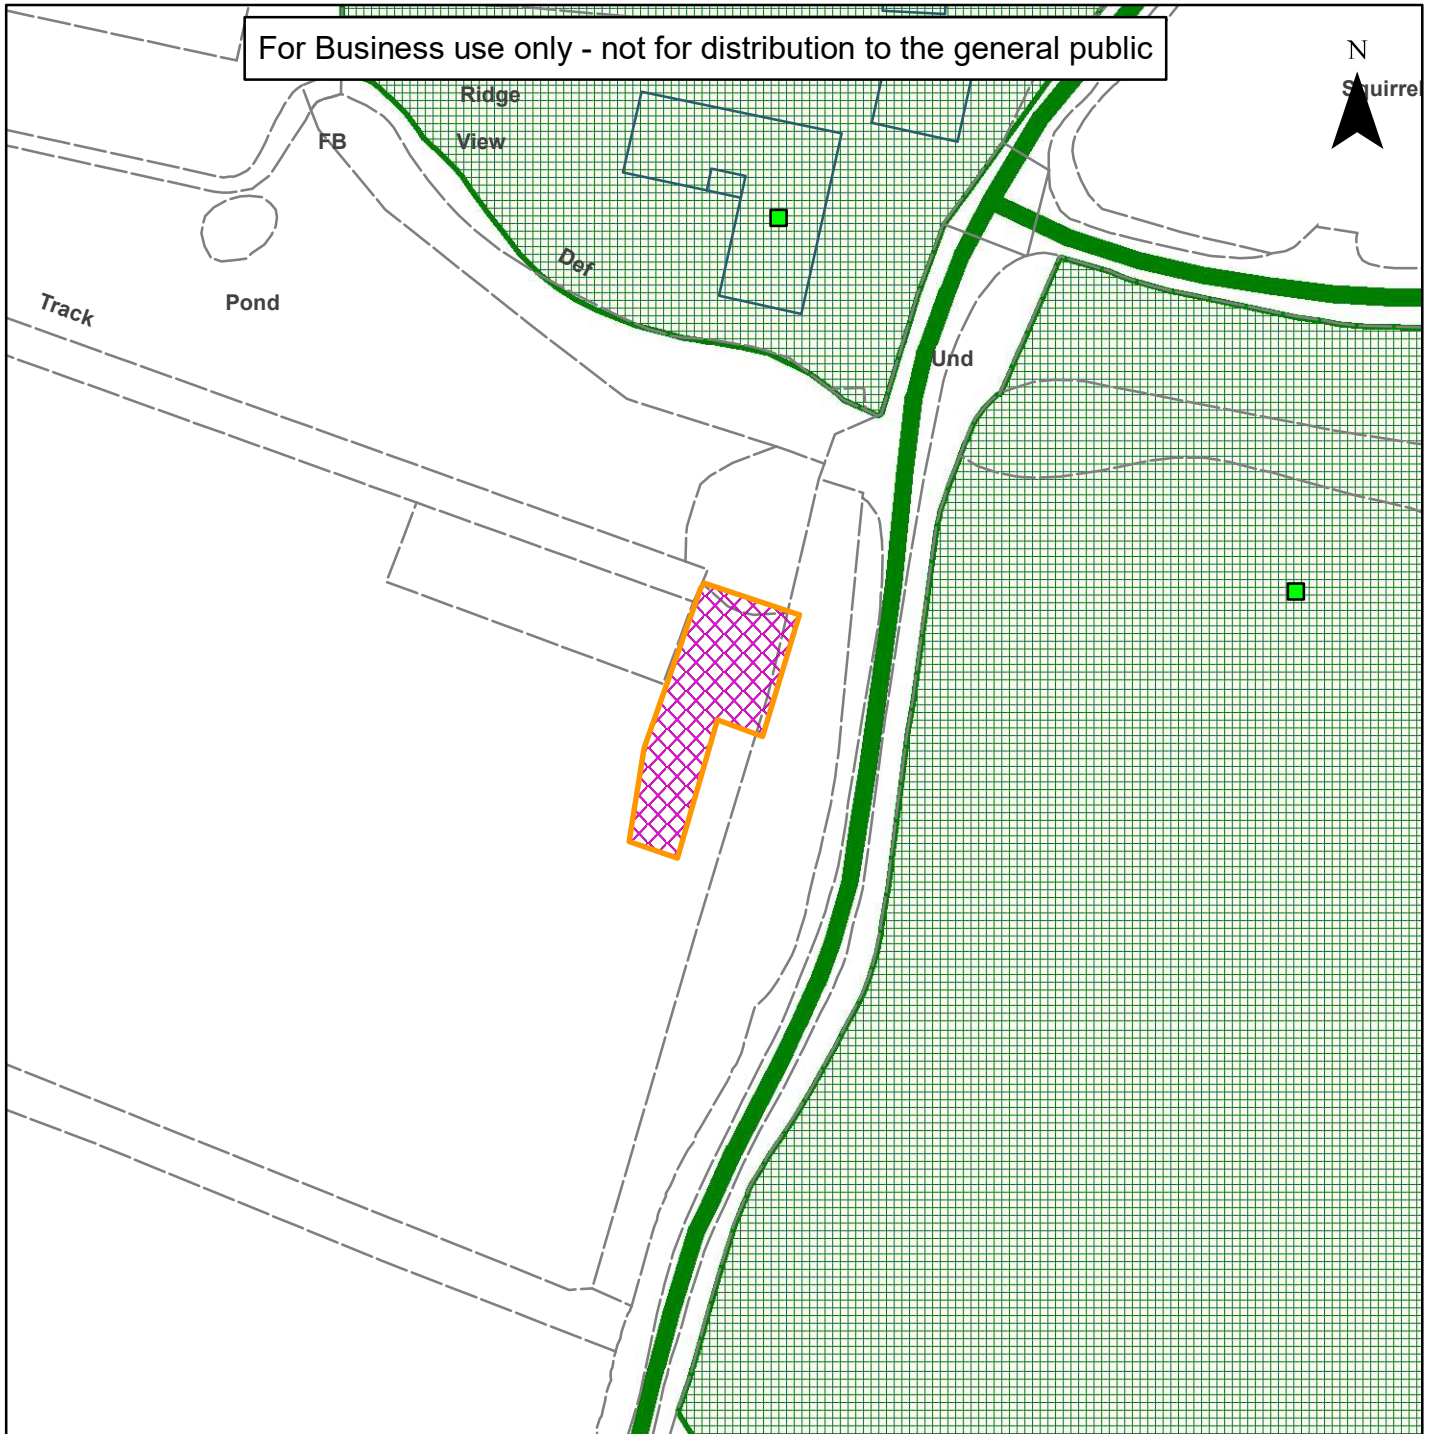

09) DC/23/1371 Map

**Horsham
District
Council**

Ridge View, Spinney Lane, West Chiltington, West Sussex, RH20 2NX

For Business use only - not for distribution to the general public

Scale: 1:750

Reproduced by permission of Ordnance Survey map on behalf of HMSO. © Crown copyright and database rights (2019). Ordnance Survey Licence.100023865